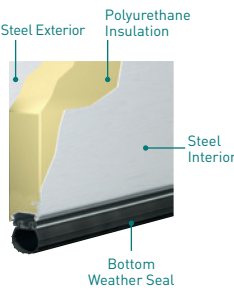

CL3000 Triple-Layer: Steel + Insulation + Steel

Specifications

Amarr ENTRE/MATIC	AMARR CLASSICA CL1000	AMARR CLASSICA CL2000	AMARR CLASSICA CL3000
PANEL DESIGNS			
Carriage House	7 Designs	7 Designs	7 Designs
INSULATION		Polystyrene¹	Polyurethane
R-VALUE²		6.64	13.35
ENERGY EFFICIENCY		Better	Best
QUIET OPERATION		Better	Best
DOOR THICKNESS	2" (5.1cm)	2" (5.1cm)	2" (5.1cm)
WINDOW GLASS OPTIONS			
1/8" (0.32cm) Tempered Double Strength	•	•	•
Insulated Glass			•
Obscure	•	•	•
WIND LOAD³ AVAILABLE	•	•	•
PAINT FINISH WARRANTY⁴	Lifetime	Lifetime	Lifetime
WORKMANSHIP/HARDWARE WARRANTY⁴	3 Years	5 Years	Lifetime